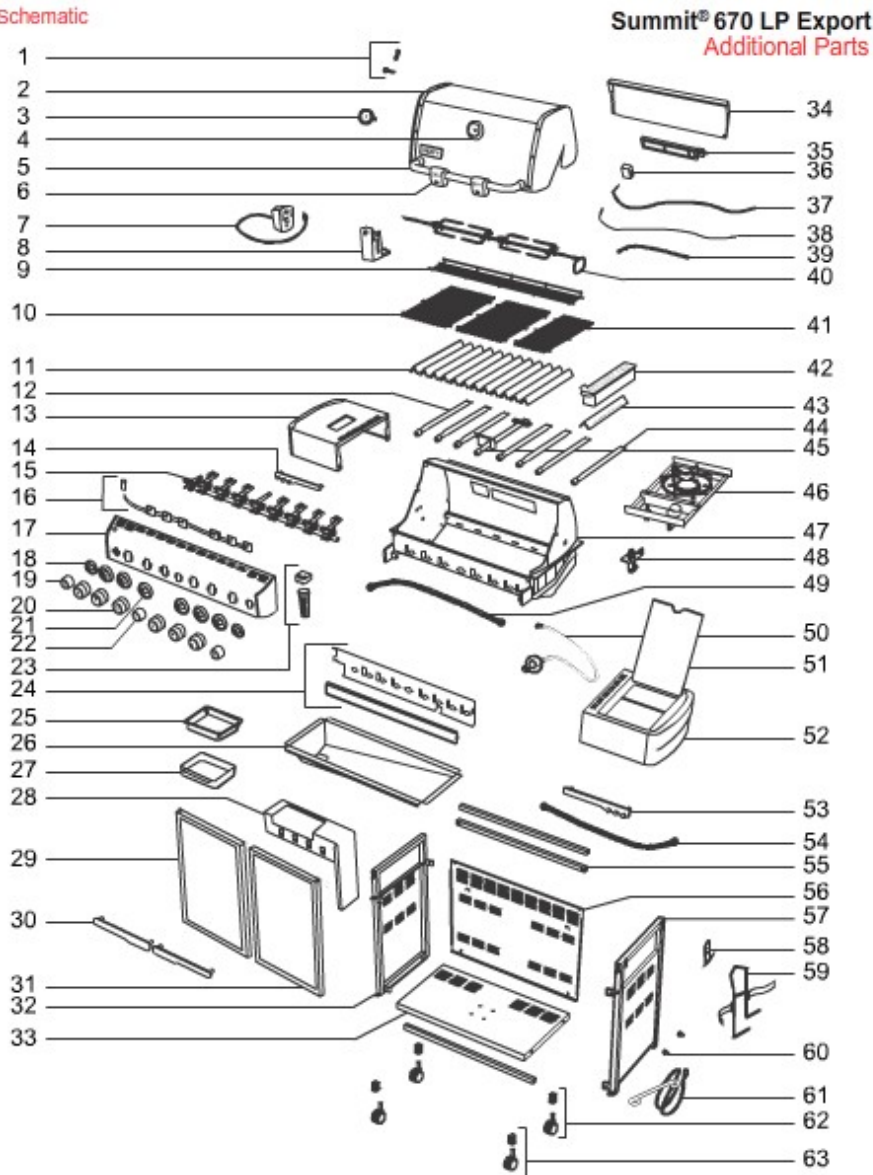

# SCHEMATICS

CUSTOMER SERVICE  
**1-800-446-1071**

Germany / Gas / Summit (Late 2010-2017)

[VIEW ALL](#)

MODEL #: 7371075 DESCRIPTION: SUMMIT E-670 LP BLK 30MB (2011) (CENTRAL EUROPE)

[Print Schematic](#)

01.11

B	Hardware kit for bottom panel	67762
B	Hardware for burner tubes, Genesis/Summit '07	88210
B	Hardware for bezels/control panel	88208
B	Hardware for side burner table, Genesis	67765
B	Hardware for cookbox, Summit '10	60600
B	Hinge rod and clip for side burner lid, Genesis '07	67764
B	Hardware for tank blocker	88063
B	Tank glide buttons and hardware, export	88066
B	Manifold hardware, Summit '07	88067
B	Rotisserie hardware for tuckaway rotisserie, w/forks, '10	84116
B	Hardware kit for control panel, Summit '11	88231
B	Hardware for bulkhead, Summit '07	88212
1	Hinge pin/cotter pin kit	70302
2	Weber logo with hardware, '07	70304
2	Lid assembly, Summit 600 '11, black	70107
3	Thermometer, Genesis/Summit, export '14	70014
4	Bezel for Genesis/Summit, '07	67717
5	Handle with bezels/spacers/hardware, Summit 600 series	70369
5	Spacers for handle, black, quantity 2	70368
5	Hardware pack for handle	65908
6	Weber Handle Light, Genesis/Summit '16	65612
7	Rotisserie motor, Type F, 220-240 V, '15	65577
8	Bracket assembly for Tuck-Away rotisserie, '12	70016
8	Plastic latch w/spring	70888
9	Warming rack, Summit 600 '07	70190
10	Rod-style grate, SS, 11.8", qty. 1	70372
11	Flavorizer bars, SS, set of 4	70375
12	Burner tube, Summit, export, quantity 1	70308
13	Hardware for table assembly, Genesis 300 series, '11	62773